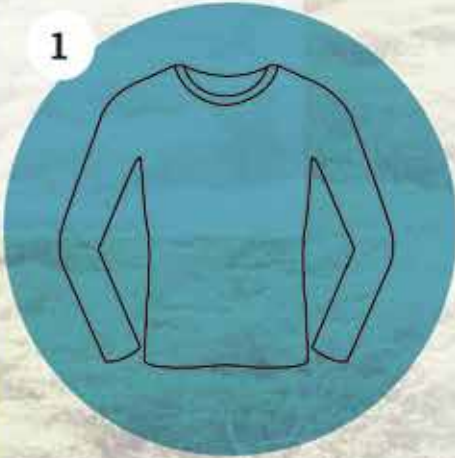

Skins

TEMEL KATMAN >>

1

Vücut sıcaklığını düzenler
(sıcaklık ve nem)